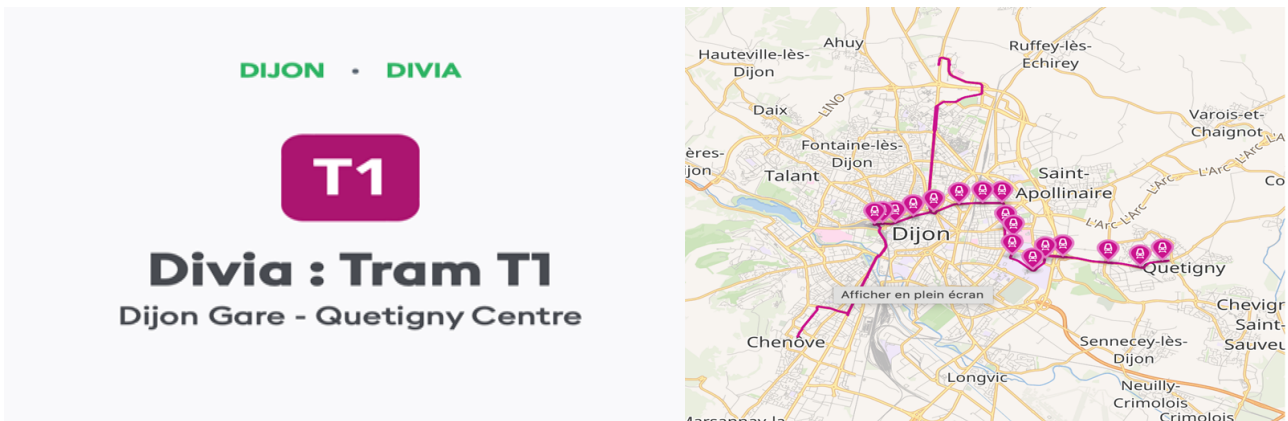

PUBLIC TRANSPORT

Dijon Train Station (Dijon Gare)

Divia TRAM from the station exit
tram stop : Quetigny Center (Quetigny Centre)

Arrive at the place, the driver* will be waiting for you.

*SHUTTLE REGISTRATION MANDATORY