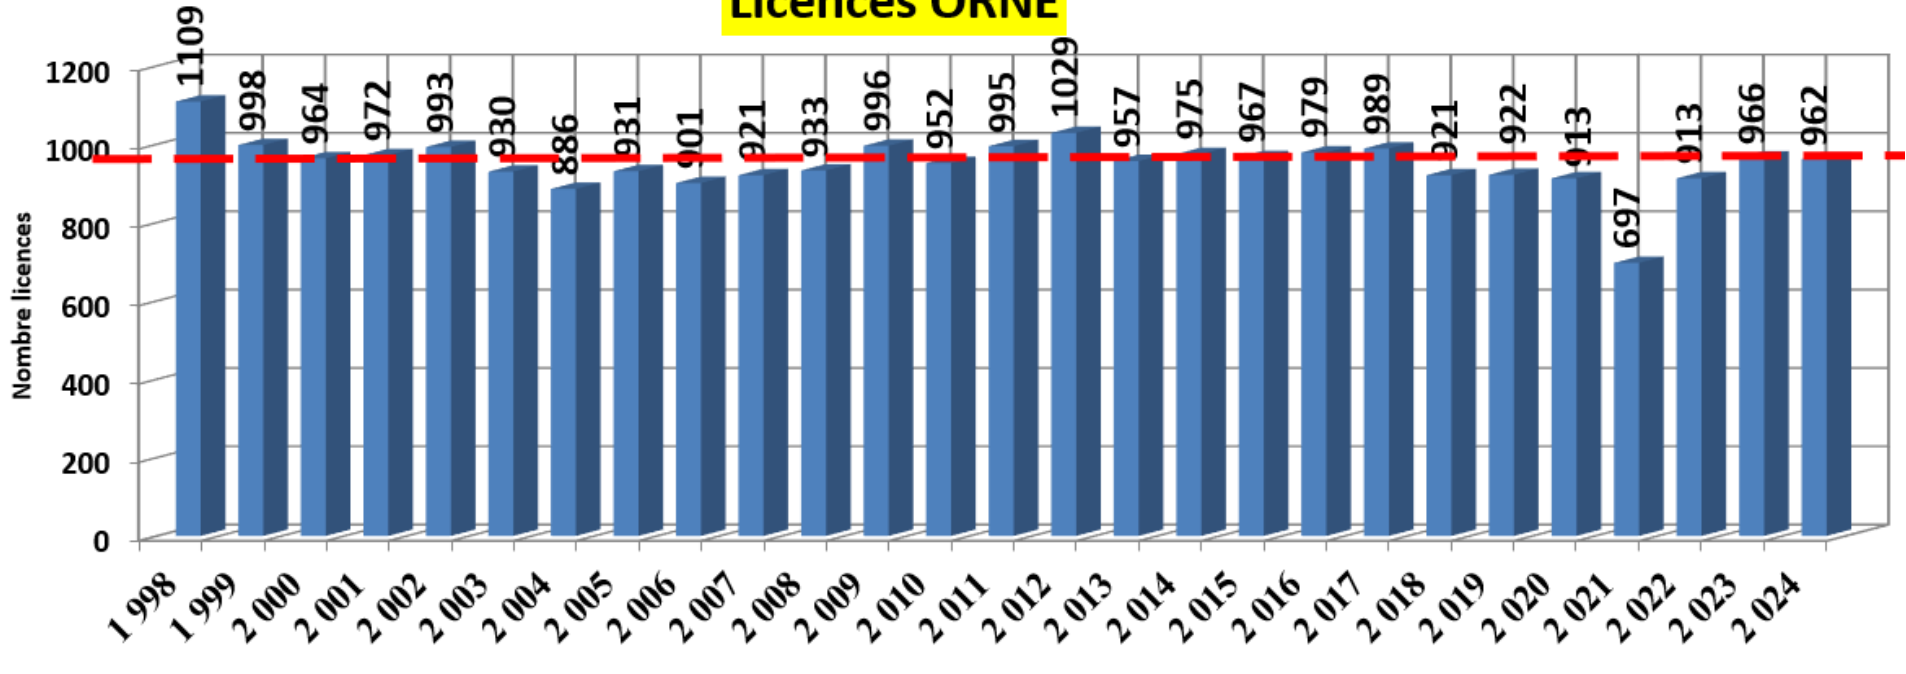

LICENCES & CLUBS ORNE

Licences ORNE