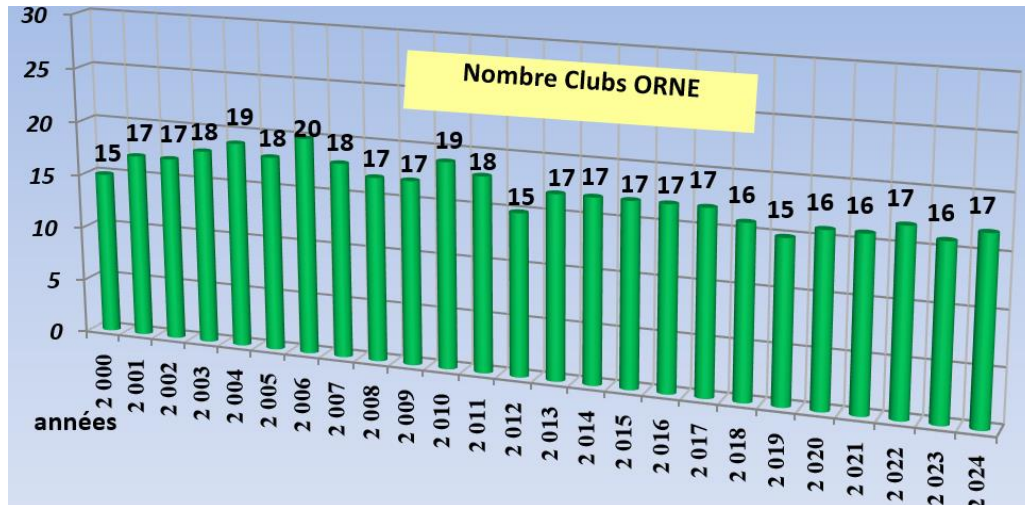

LICENCES & CLUBS ORNE

Licences ORNE